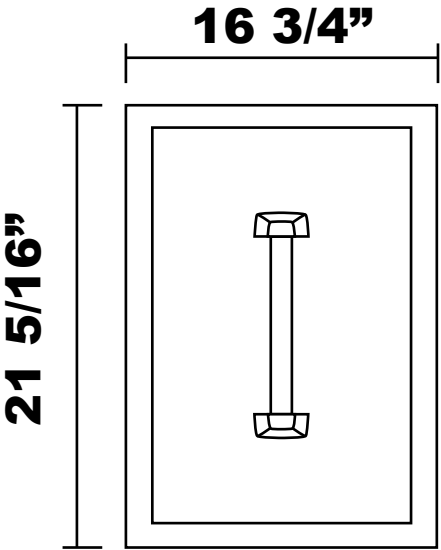

Drop In Ice Chest

Top View

Side View

Front View

**CUTOUT DIMENSIONS:
13 7/8" x 20 1/2"**