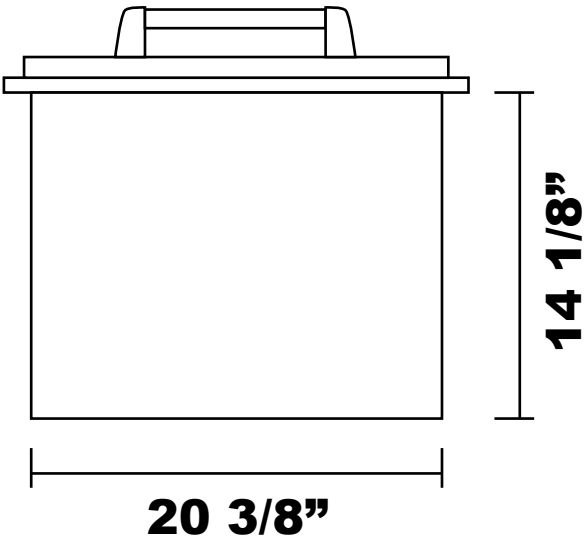

Drop In Ice Chest

Top View

Side View

Front View

**CUTOUT DIMENSIONS:
13 7/8" x 20 1/2"**